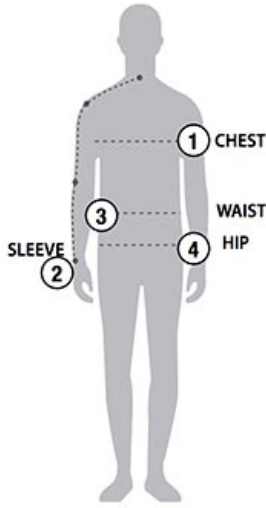

STORMTECH SIZING CHART

BASED ON YOUR BODY MEASUREMENTS

MEN'S SIZING

To select the best size for you, please follow these simple steps:

- ① **Most important measurement:**
Take your Chest/Bust measurement from just under your arm at the fullest part of the chest
- ② Take your Sleeve length from the back base of the neck across the shoulder and around the elbow to your wrist
- ③ Take your Waist measurement at the narrowest point around your natural waistline.
- ④ Take your Hip measurement at the fullest part of your body below the waist

When measurements fall between two sizes:
The size selection should be based on fit preference: Select lower size for a closer to body fit or the larger size for a more relaxed fit. When in doubt, we strongly recommend ordering a size sample.

WOMEN'S SIZING

BLQ-2 | MEN'S DIAMONDBACK JACKET

MEN'S SIZING CHART – YOUR BODY MEASUREMENTS

SIZE	XS	S	M	L	XL	2XL	3XL	4XL	5XL
Chest ①	N/A	35"-38" [89-96.5cm]	38"-41" [96.5-104cm]	41"-44" [104-112cm]	44"-47" [112-119cm]	47"-50" [119-127cm]	50"-53" [127-134.5cm]	53"-56" [134.5-142cm]	56"-59" [142-150cm]
Sleeve Length ②	N/A	33"-34" [84-86.5cm]	34"-35" [86.5-89cm]	35"-36" [89-91.5cm]	36"-37" [91.5-94cm]	37"-38" [94-96.5cm]	38"-38.5" [96.5-97.75cm]	38.5"-39" [97.75cm-99cm]	39"-39.5" [99-100.25cm]
Waist ③	N/A	29"-32" [73.5-81cm]	32"-35" [81-89cm]	35"-38" [89-96.5cm]	38"-41" [96.5-104cm]	41"-44" [104-112cm]	44"-47" [112-119cm]	47"-50" [119-127cm]	50"-53" [127-134.5cm]
Hip ④	N/A	34"-37" [86-94cm]	37"-40" [94-101.5cm]	40"-43" [101.5-109cm]	43"-46" [109-117cm]	46"-49" [117-124.5cm]	49"-52" [124.5-132cm]	52"-55" [132-140cm]	55"-58" [140-147cm]