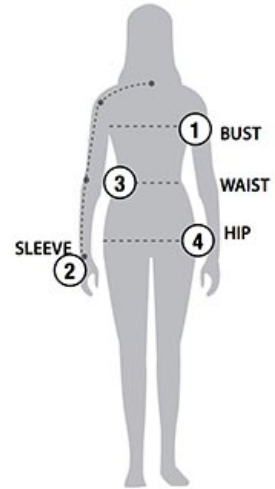

STORMTECH SIZING CHART

BASED ON YOUR BODY MEASUREMENTS

MEN'S SIZING

To select the best size for you, please follow these simple steps:

- ① **Most important measurement:**
Take your Chest/Bust measurement from just under your arm at the fullest part of the chest
- ② Take your Sleeve length from the back base of the neck across the shoulder and around the elbow to your wrist
- ③ Take your Waist measurement at the narrowest point around your natural waistline.
- ④ Take your Hip measurement at the fullest part of your body below the waist

When measurements fall between two sizes:
The size selection should be based on fit preference: Select lower size for a closer to body fit or the larger size for a more relaxed fit. When in doubt, we strongly recommend ordering a size sample.

WOMEN'S SIZING

BLQ-2 | MEN'S DIAMONDBACK JACKET

MEN'S SIZING CHART – YOUR BODY MEASUREMENTS

SIZE	XS	S	M	L	XL	2XL	3XL	4XL	5XL
Chest ①	N/A	35"-38" [89-96.5cm]	38"-41" [96.5-104cm]	41"-44" [104-112cm]	44"-47" [112-119cm]	47"-50" [119-127cm]	50"-53" [127-134.5cm]	53"-56" [134.5-142cm]	56"-59" [142-150cm]
Sleeve Length ②	N/A	33"-34" [84-86.5cm]	34"-35" [86.5-89cm]	35"-36" [89-91.5cm]	36"-37" [91.5-94cm]	37"-38" [94-96.5cm]	38"-38.5" [96.5-97.75cm]	38.5"-39" [97.75cm-99cm]	39"-39.5" [99-100.25cm]
Waist ③	N/A	29"-32" [73.5-81cm]	32"-35" [81-89cm]	35"-38" [89-96.5cm]	38"-41" [96.5-104cm]	41"-44" [104-112cm]	44"-47" [112-119cm]	47"-50" [119-127cm]	50"-53" [127-134.5cm]
Hip ④	N/A	34"-37" [86-94cm]	37"-40" [94-101.5cm]	40"-43" [101.5-109cm]	43"-46" [109-117cm]	46"-49" [117-124.5cm]	49"-52" [124.5-132cm]	52"-55" [132-140cm]	55"-58" [140-147cm]